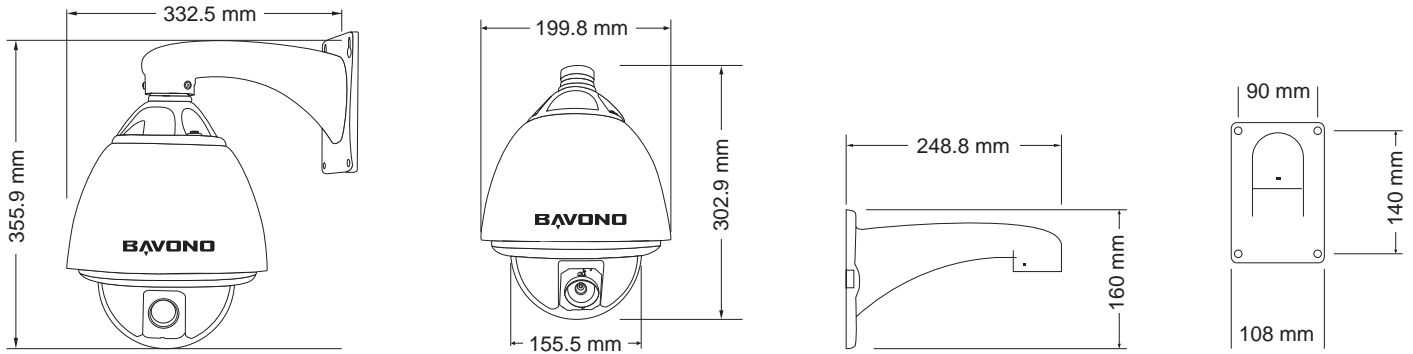

1/4 " EX-View HAD CCD
Image Sensor

WDR
Wide Dynamic Range

540 TVL
Resolution

0.003 Lux (Color)
0.0001 Lux (B/W)
Min. illumination

Day / Night
Sensor Mode

37X Zoom
Digital Zoom

4 Zones
Motion Detection

8 Zones
Privacy Masking

OSD
Menu

Dimensions

Specifications

Model	PTM-937WDR
Video Standard	PAL
Image Sensor	1/4" EX-View HAD CCD
Effective Picture Elements	795 (H) × 596 (V)
Horizontal Resolution	540 TVL
Minimum illumination (approx.)	0.003 Lux (Color) / 0.0001 Lux (B/W)
Synchronizing System	Internal / Line Lock LL
Electronic Anti-shake (EIS)	On / Off
Video Output Level	1.0 V (p-p) / 75 ohms, Composite
Video S/N Ratio	More than 52dB (AGC Off)
Electrical Shutter	1/50 - 1/100,000 sec
White Balance	ATW / Manual / Push
Auto Gain Control (AGC)	Low / Middle / High / Off
3D-Digital Noise Reduction (3D-DNR)	Low / Middle / High / Off
Day / Night	Color / B/W / Ext / Auto
Wide Dynamic Range (WDR)	On / Off
Sens-Up	On / Off
Optical Zoom	37X Zoom
Motion Detection	4 Zones
Privacy Masking	8 Zones
OSD Language	English / Chinese
Preset Positions	128 Preset
Communication	RS-485
Protection Levels	IP66
Lens	Auto Iris Lens (3.5mm - 129mm)
Power Requirement	AC 24V
Power Consumption	3.6W
Operating Temperature	-10°C - +50°C
Storage Temperature	-20°C - +60°C
Humidity	0% - 80%